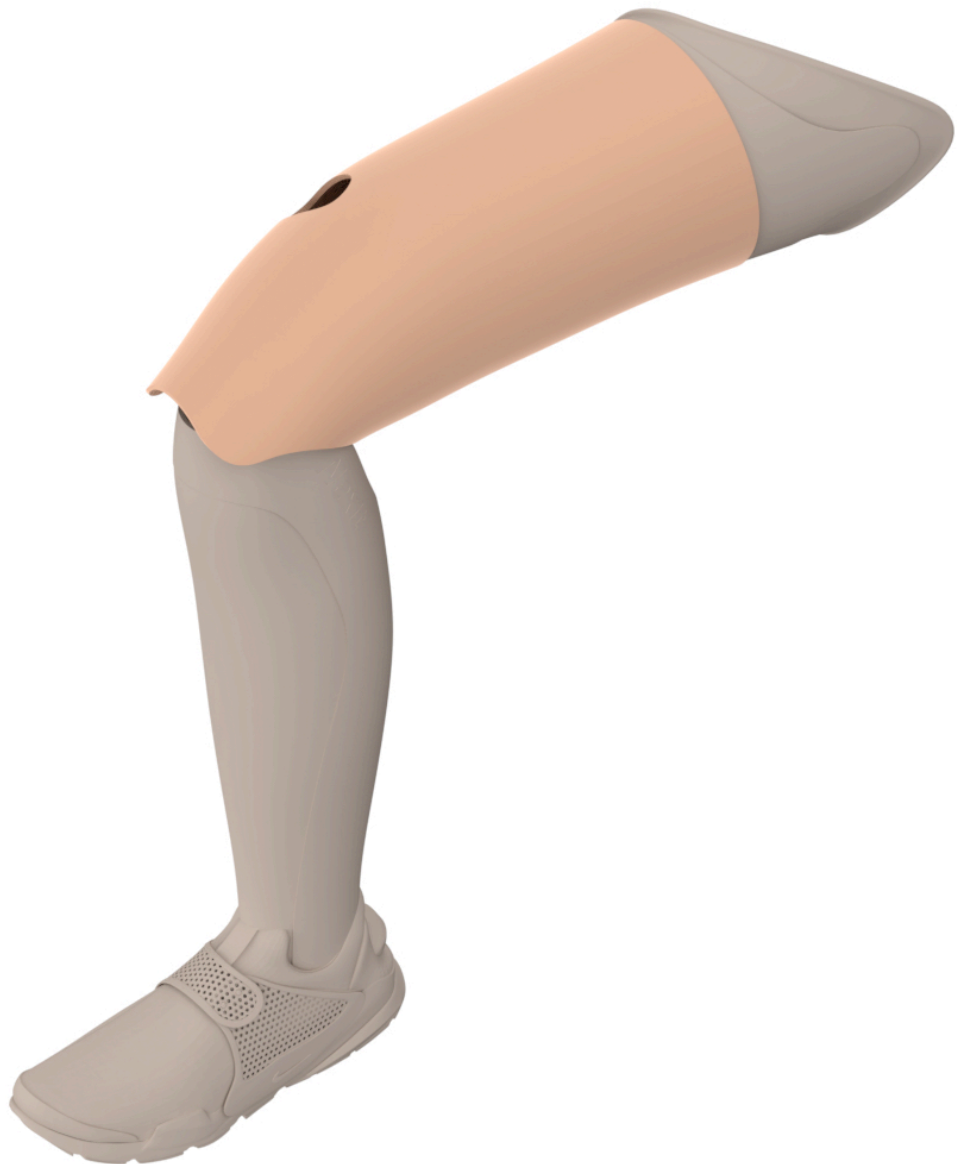

DUO

ABOVE KNEE AMPUTATION, TRANSFEMORAL
BOTTOM COVER NOT INCLUDED

TECHNICAL DETAILS

- Waterproof.
- Size : Any.
- Height: any.
- Weight: > 300 g.
- Material: soft and flexible, it is highly resistant to water and bacteria.
- Duo covers are attached with double-sided tape.
- Painless Tattoos - extra paid option.
- Matte version - extra paid option.
- Bottom cover not included.

COMPARISON

Duo

Phantom

KNEE SHAPE

BOTTOM COVER

Flex Neo AK

SIMILAR TO

MAX AK

TOP COVER ATTACHMENT METHOD

PERMANENTLY USING DOUBLE-SIDED TAPE

EASY TO REMOVE THANKS TO OUR PROPRIETARY BUTTON

ADAPTATION TO KNEELING

YES, AS LONG AS THE DESIGN OF THE KNEE ALLOWS FOR IT

MATERIAL

SOFT AND FLEXIBLE, HIGHLY RESISTANT TO WATER AND BACTERIA

COLOURS

Skin tone

Grey

White

Black

Graphite

Glossy

Matte