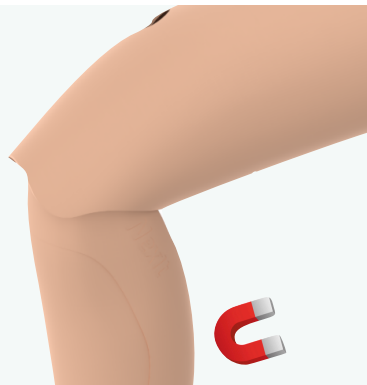

DUO

ABOVE KNEE AMPUTATION, TRANSFEMORAL
BOTTOM COVER NOT INCLUDED

TECHNICAL DETAILS

- Waterproof.
- Size : Any.
- Height: any.
- Weight: > 300 g.
- Material: soft and flexible, it is highly resistant to water and bacteria.
- Duo covers are attached with double-sided tape.
- Painless Tattoos - extra paid option.
- Matte version - extra paid option.
- Bottom cover not included.

COMPARISON

Duo

Phantom

KNEE SHAPE

BOTTOM COVER

Flex Neo AK

SIMILAR TO

MAX AK

TOP COVER ATTACHMENT METHOD

PERMANENTLY USING DOUBLE-SIDED TAPE

EASY TO REMOVE THANKS TO OUR PROPRIETARY BUTTON

ADAPTATION TO KNEELING

YES, AS LONG AS THE DESIGN OF THE KNEE ALLOWS FOR IT

MATERIAL

SOFT AND FLEXIBLE, HIGHLY RESISTANT TO WATER AND BACTERIA