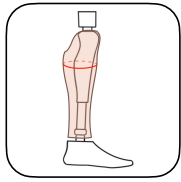

## TECHNICAL DETAILS

36; 38; 40; 42 cm

Any in the range of 32-53 cm  
\* covers can be shortened by a dozen mm

- Available for all knee joints.
- Easy and fast to put on thanks to magnets.
- Waterproof.
- Calf circumference: 36; 38; 40; 42 cm.
- Height: any from the 32-53cm range.
- Weight: approx. 500 g.
- Shape: anatomical
- Material: soft and flexible, it is highly resistant to water and bacteria.
- The cross section of the lower part of the cover is elliptical.
- Painless Tattoos - extra paid option.
- Matte version - extra paid option.
- There is a gap of approximately 7 mm between the cover and the foot. For very soft feet, such as carbon fiber feet, the distance should be significantly greater than 7 mm.

## COMPARISON

	Flex Neo AK	Flex Neo MAX AK
<b>MAGNETS</b>	Yes	Yes
<b>HEIGHT</b>	Any of the range of 32 - 53 cm	Any
<b>CIRCUMFERENCE</b>	36; 38; 40; 42 cm	Any
<b>SHAPE</b>	Anatomical (left or right)	Reconstruction of calf based on a scan.
<b>A SCAN IS REQUIRED TO ORDER</b>	No	Yes