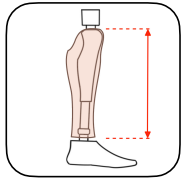

# FLEX NEO AK

ABOVE KNEE AMPUTATION, TRANSFEMORAL

## TECHNICAL DETAILS

36; 38; 40; 42 cm

Any in the range of 32-53 cm  
\* covers can be shortened by a dozen mm

- Available for all knee joints.
- Easy and fast to put on thanks to magnets.
- Waterproof.
- Calf circumference: 36; 38; 40; 42 cm.
- Height: any from the 32-53cm range.
- Weight: approx. 500 g.
- Shape: anatomical
- Material: soft and flexible, it is highly resistant to water and bacteria.
- The cross section of the lower part of the cover is elliptical.
- Painless Tattoos - extra paid option.
- Matte version - extra paid option.
- There is a gap of approximately 7 mm between the cover and the foot. For very soft feet, such as carbon fiber feet, the distance should be significantly greater than 7 mm.

## COMPARISON

	Flex Neo AK	Flex Neo MAX AK
<b>MAGNETS</b>	Yes	Yes
<b>HEIGHT</b>	Any of the range of 32 - 53 cm	Any
<b>CIRCUMFERENCE</b>	36; 38; 40; 42 cm	Any
<b>SHAPE</b>	Anatomical (left or right)	Reconstruction of calf based on a scan.
<b>A SCAN IS REQUIRED TO ORDER</b>	No	Yes